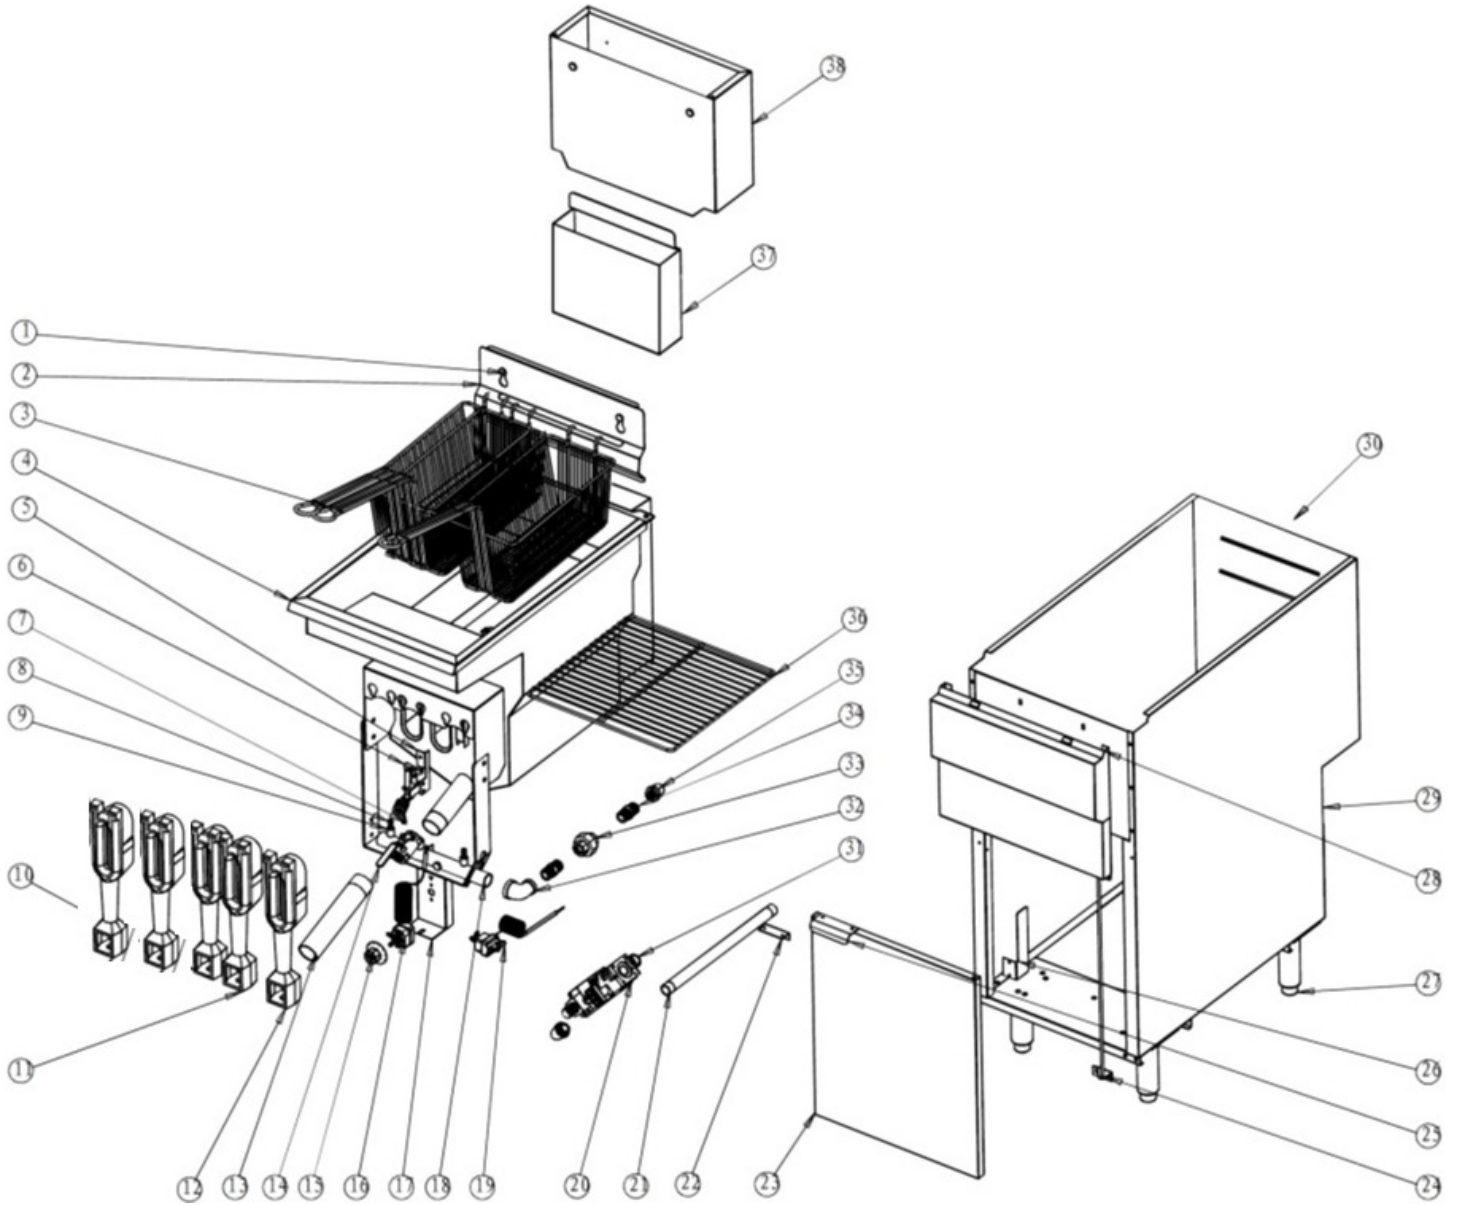

Parts Breakdown

Model CE-CN-0032-FN 46021

Parts Breakdown

Model CE-CN-0032-FN 46021

Item No.	Description	Position	Item No.	Description	Position	Item No.	Description	Position
64511	Basket Hanger Locking Screw for 46021	1	64521	Burner (Holes on Both Sides) for 46021	11	66680	Inlet Pipe for 46021	21
66684	Basket Hanger for 46021	2	64522	Burner (Hole on the Left) for 46021	12	64523	Drain Extension for 46021	26
66685	Basket for 46021	3	64523	Drain Extension for 46021	13	64537	Adjustable Foot for 46021	27
66618	Pilot Connecting Plate for 46021	5	66620	Oil Drain Valve for 46021	14	64541	Adaptor for 46021	31
64516	Pilot NG for 46021	6	66621	Thermostat Knob for 46021	15	64542	Adaptor for 46021	32
64517	Thermal Pile for 46021	7	64526	Thermostat for 46021	16	64543	Union Connector for 46021	33
66619	Nozzle for 46021	8	64528	Venturi Pipe for 46021	18	64544	Straight Pipe with Male Thread for 46021	34
64519	Nozzle Base for 46021	9	64529	Hi Limit for 46021	19	64545	Connector for 46021	35
64520	Burner (Hole on the Right) for 46021	10	66679	Gas Safety Valve NG for 46021	20	66686	Supporting Grid for 46021	36